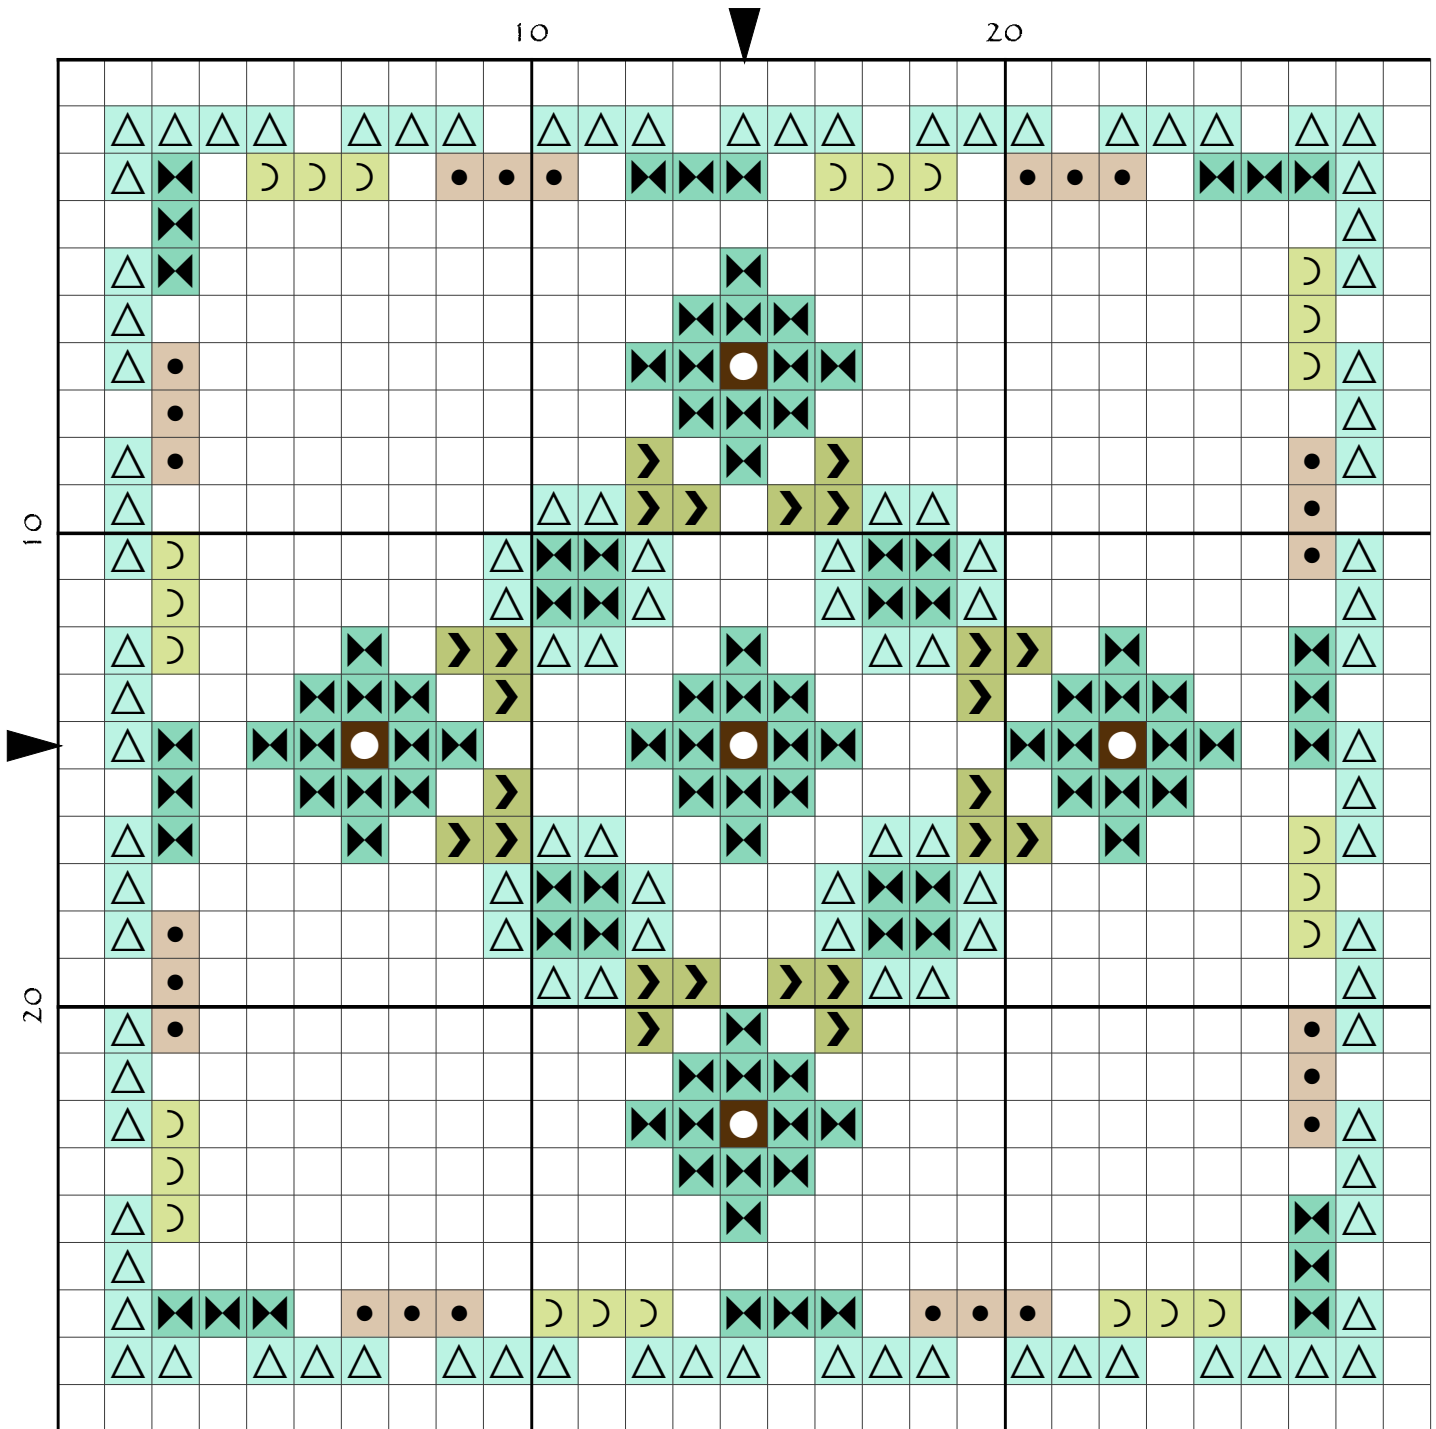

Roberta's Flowers Fob Back by Sharon Manspeaker

© 2008

Legend:

-  DMC-471
-  DMC-472
-  DMC-842
-  DMC-898
-  DMC-959
-  DMC-964

Roberta's Flowers Fob Back

Author: Sharon Manspeaker

Copyright: © 2008

Website: www.xstitchhappy.com

Fabric: 14-ct or 28-ct over 2

Grid Size: 29W x 29H

Design Area: 1.93" x 1.93" (27 x 27 stitches)

Legend:

 DMC 471 avocado green - vy lt

 DMC 472 avocado green - ul lt

 DMC 842 beige brown - vy lt

 DMC 898 coffee brown - vy dk

 DMC 959 seagreen - md

 DMC 964 seagreen - lt