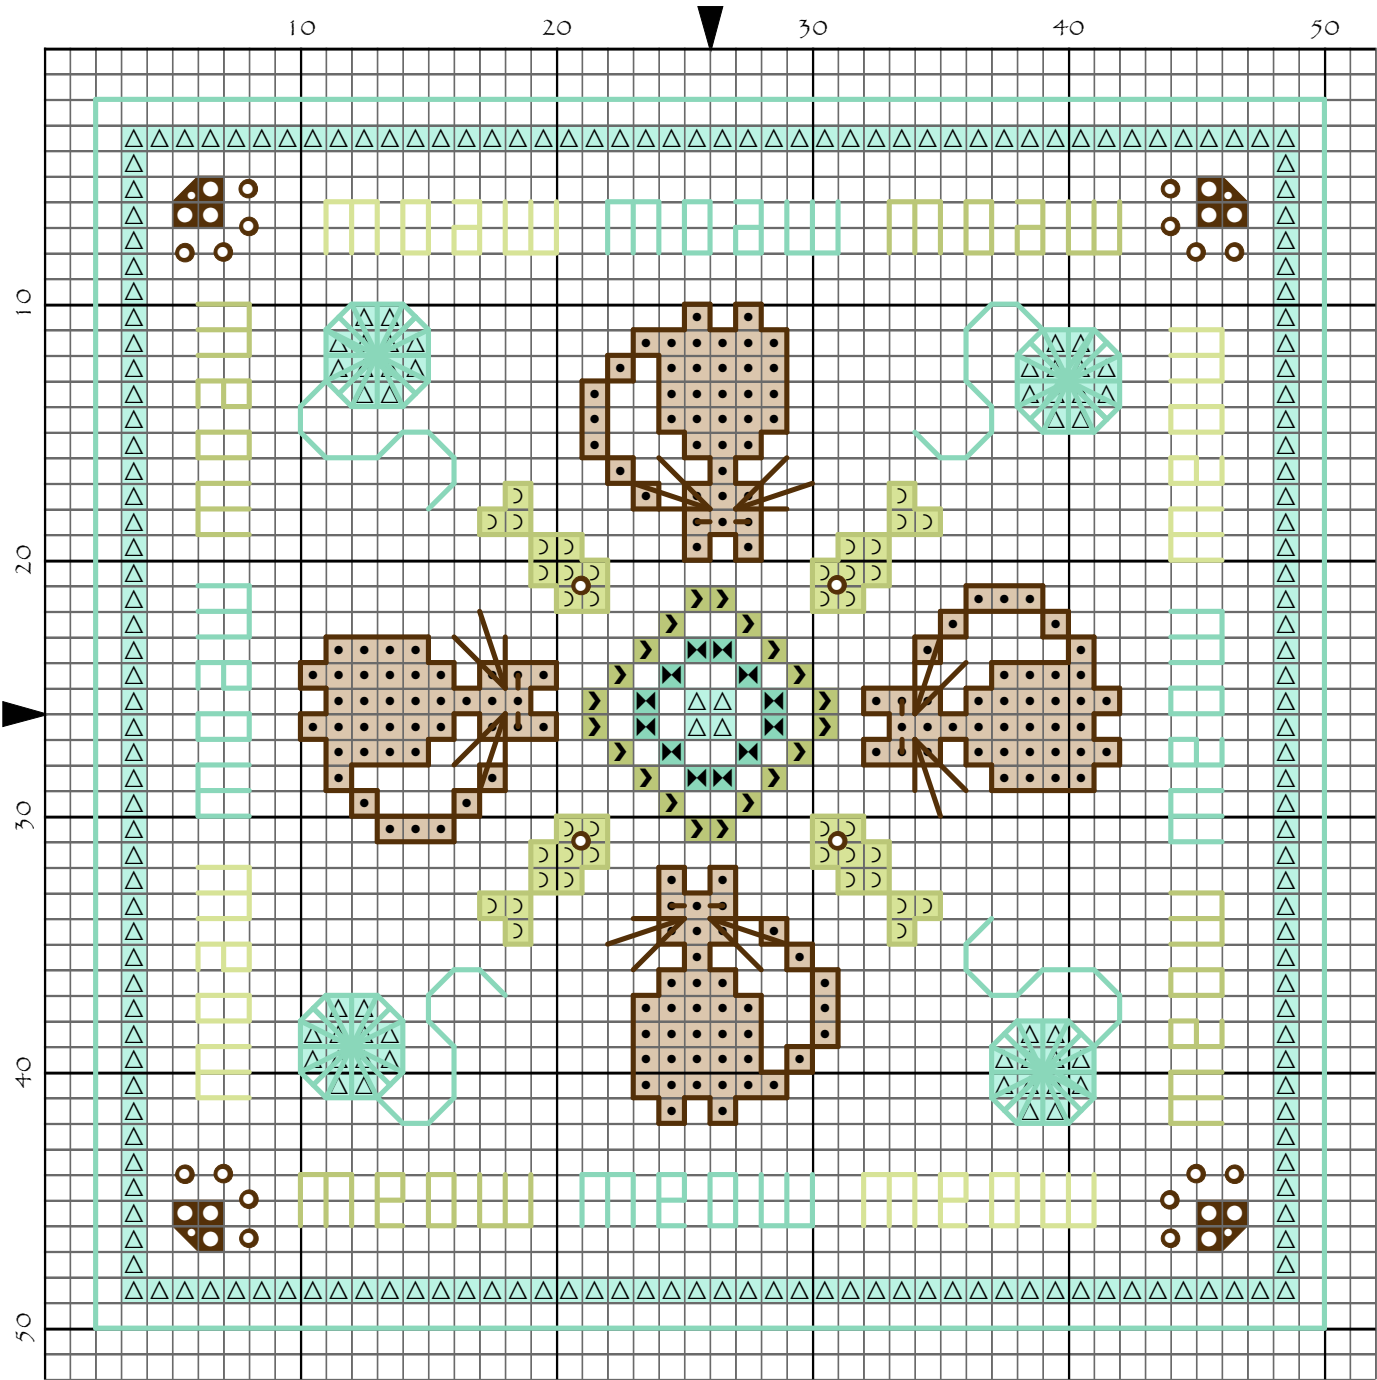

# Roberta's Cats Biscornu by Sharon Manspeaker

©2008

## Legend:

DMC-964  
 ◀▶ DMC-959  
 ◡ DMC-472  
 ▶ DMC-471  
 ● DMC-898  
 ● DMC-842

## Backstitches:

DMC-959  
  DMC-472  
  DMC-471  
  DMC-898

## French Knots:

DMC-898