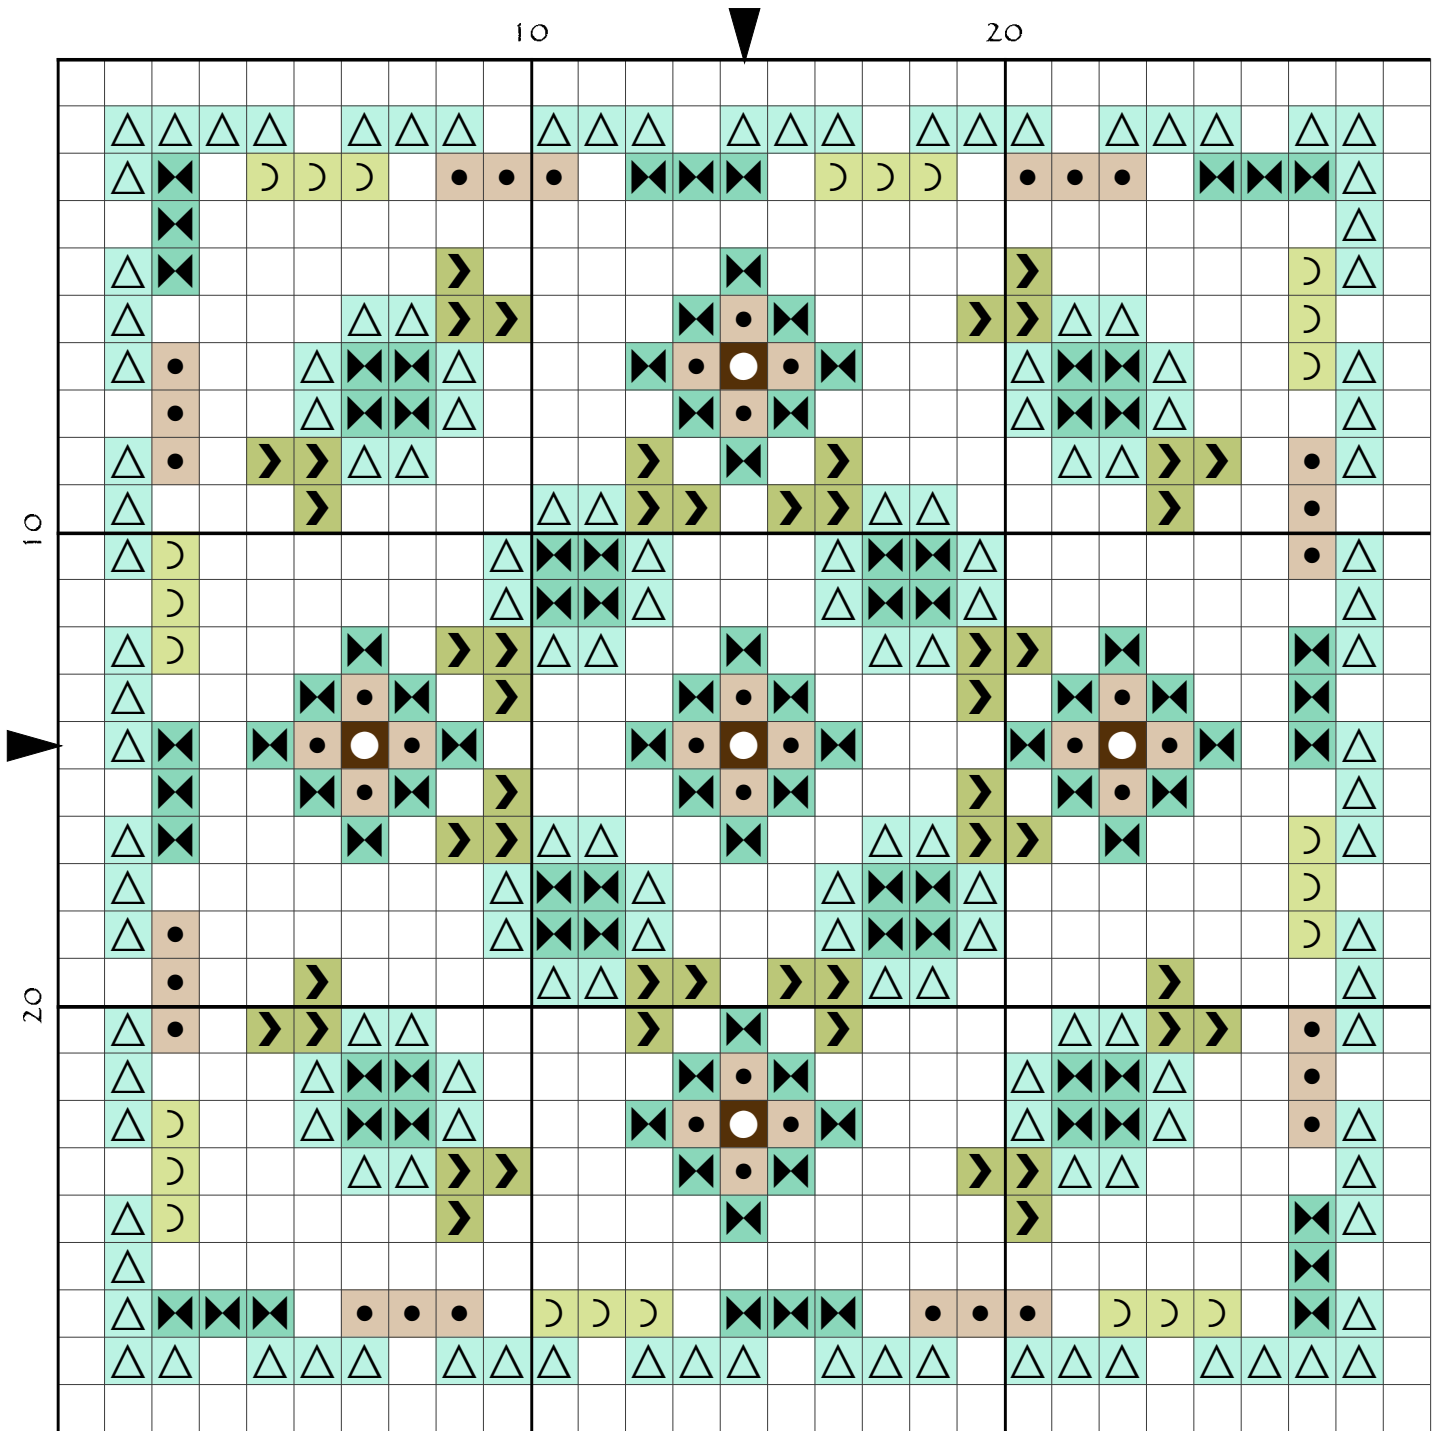

# Roberta's Flowers Fob Front by Sharon Manspeaker

© 2008

Legend:

-  DMC-471
-  DMC-472
-  DMC-842
-  DMC-898
-  DMC-959
-  DMC-964

# Roberta's Flowers Fob Front

---

Author: Sharon Manspeaker

Copyright: © 2008

Website: [www.xstitchhappy.com](http://www.xstitchhappy.com)

Fabric: 14-ct or 28-ct over 2

Grid Size: 29W x 29H

Design Area: 1.93" x 1.93" (27 x 27 stitches)

## Legend:

 DMC 471 avocado green - vy lt  
 DMC 472 avocado green - ul lt

 DMC 842 beige brown - vy lt  
 DMC 898 coffee brown - vy dk

 DMC 959 seagreen - md  
 DMC 964 seagreen - lt