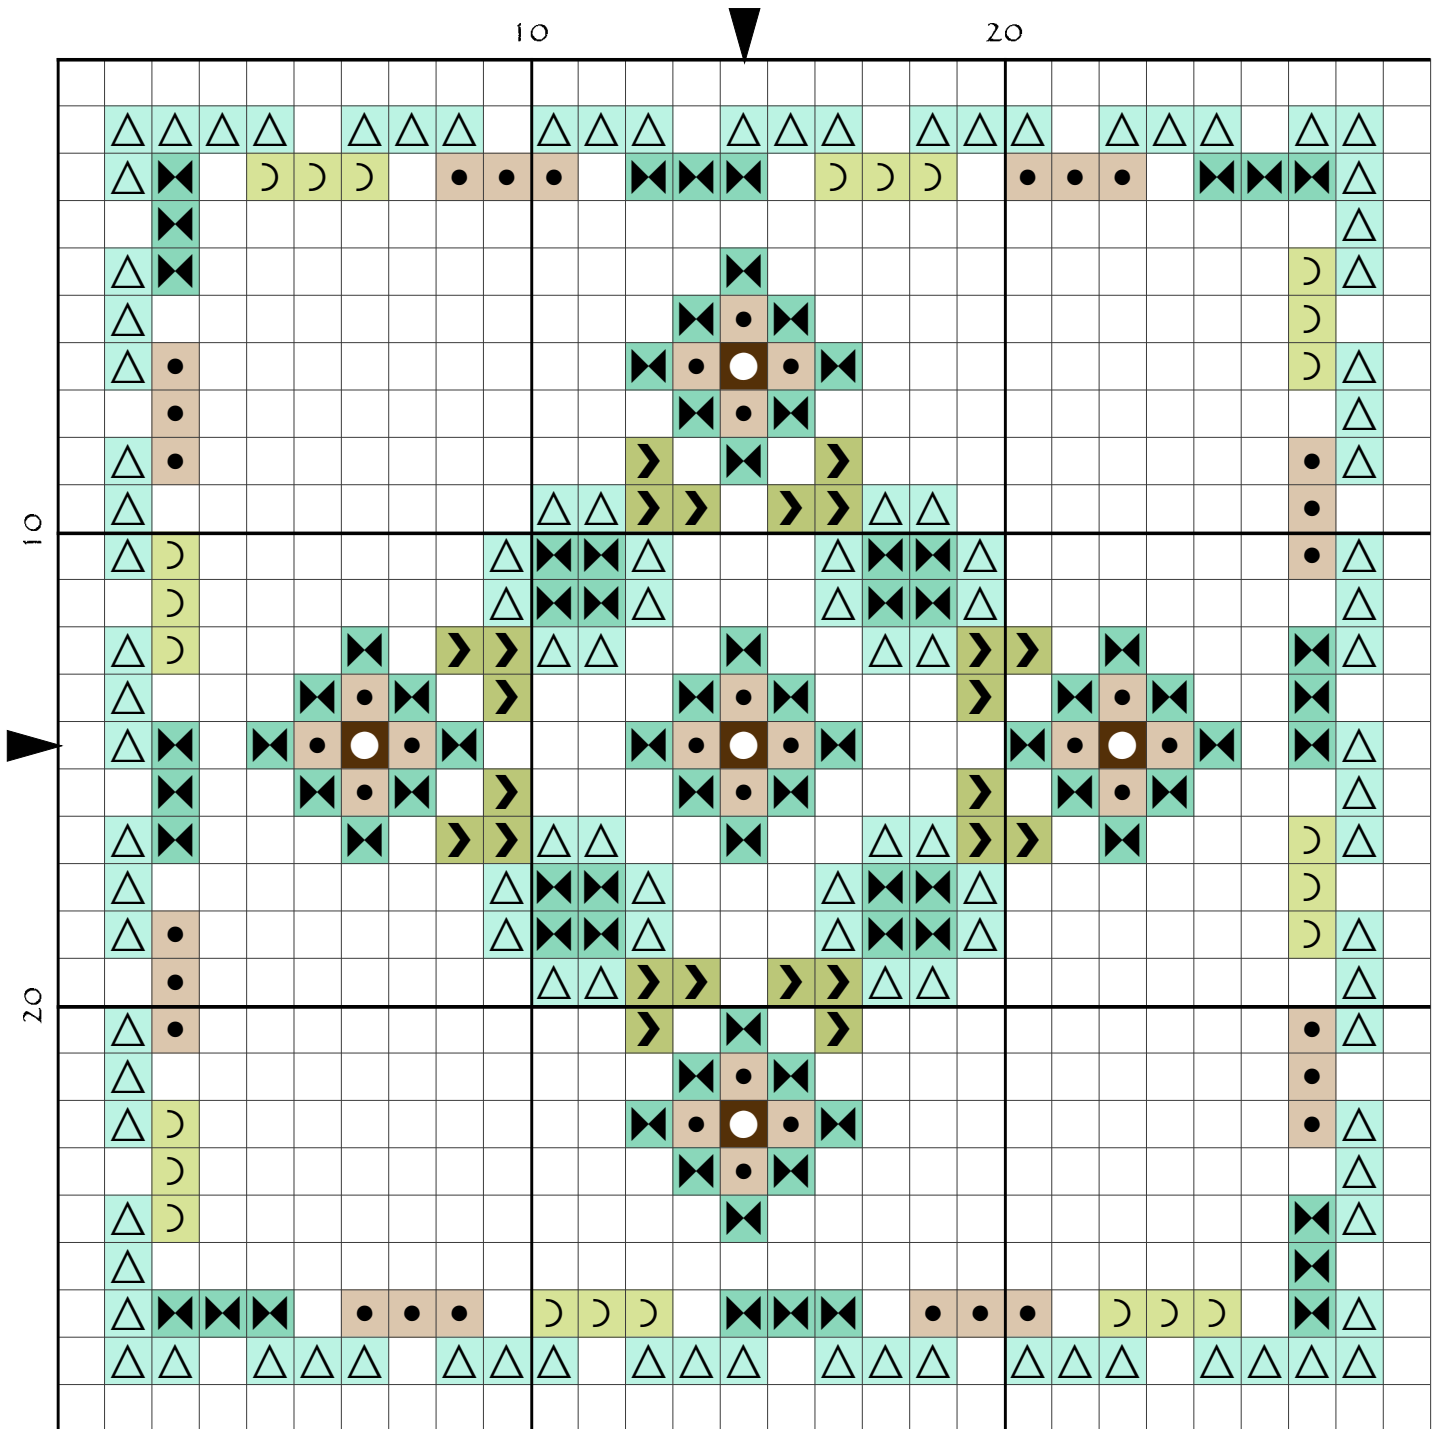

Roberta's Flowers Fob Back by Sharon Manspeaker

© 2008

Legend:

- DMC-471
- DMC-472
- DMC-842
- DMC-898
- DMC-959
- DMC-964

Roberta's Flowers Fob Back

Author: Sharon Manspeaker

Copyright: © 2008

Website: www.xstitchhappy.com

Fabric: 14-ct or 28-ct over 2

Grid Size: 29W x 29H

Design Area: 1.93" x 1.93" (27 x 27 stitches)

Legend:

 DMC 471 avocado green - vy lt

 DMC 472 avocado green - ul lt

 DMC 842 beige brown - vy lt

 DMC 898 coffee brown - vy dk

 DMC 959 seagreen - md

 DMC 964 seagreen - lt