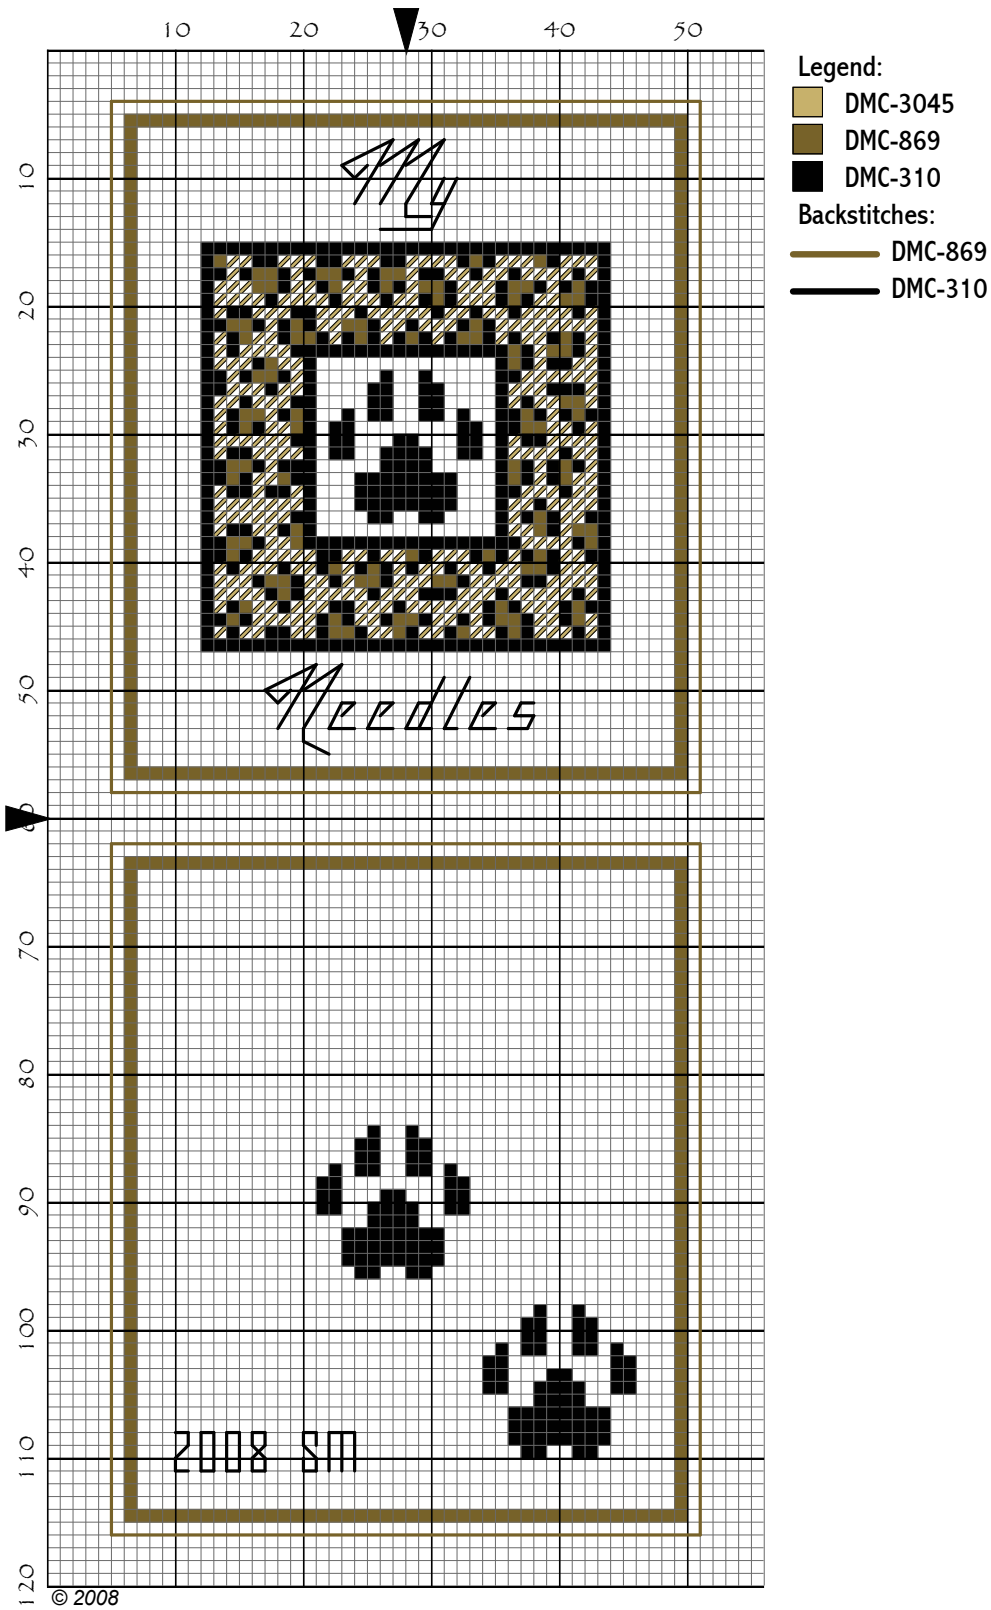

Cheetah Needle Case by Sharon Manspeaker

Cheetah Needle Case

Author: Sharon Manspeaker

Copyright: © 2008

Website: www.xstitchhappy.com

Grid Size: 56W x 120H

Design Area 2.56" x 6.22" (46 x 112 stitches)

Legend:

 DMC 3045 yellow beige - dk

 DMC 869 hazel nut brown - vy dk

 DMC 310 black

Backstitch Lines:

 DMC-869 hazel nut brown - vy dk

 DMC-310 black

DMC 3045 is used for the half cross stitches which are optional. Depending on the color of your fabric they may not be needed.